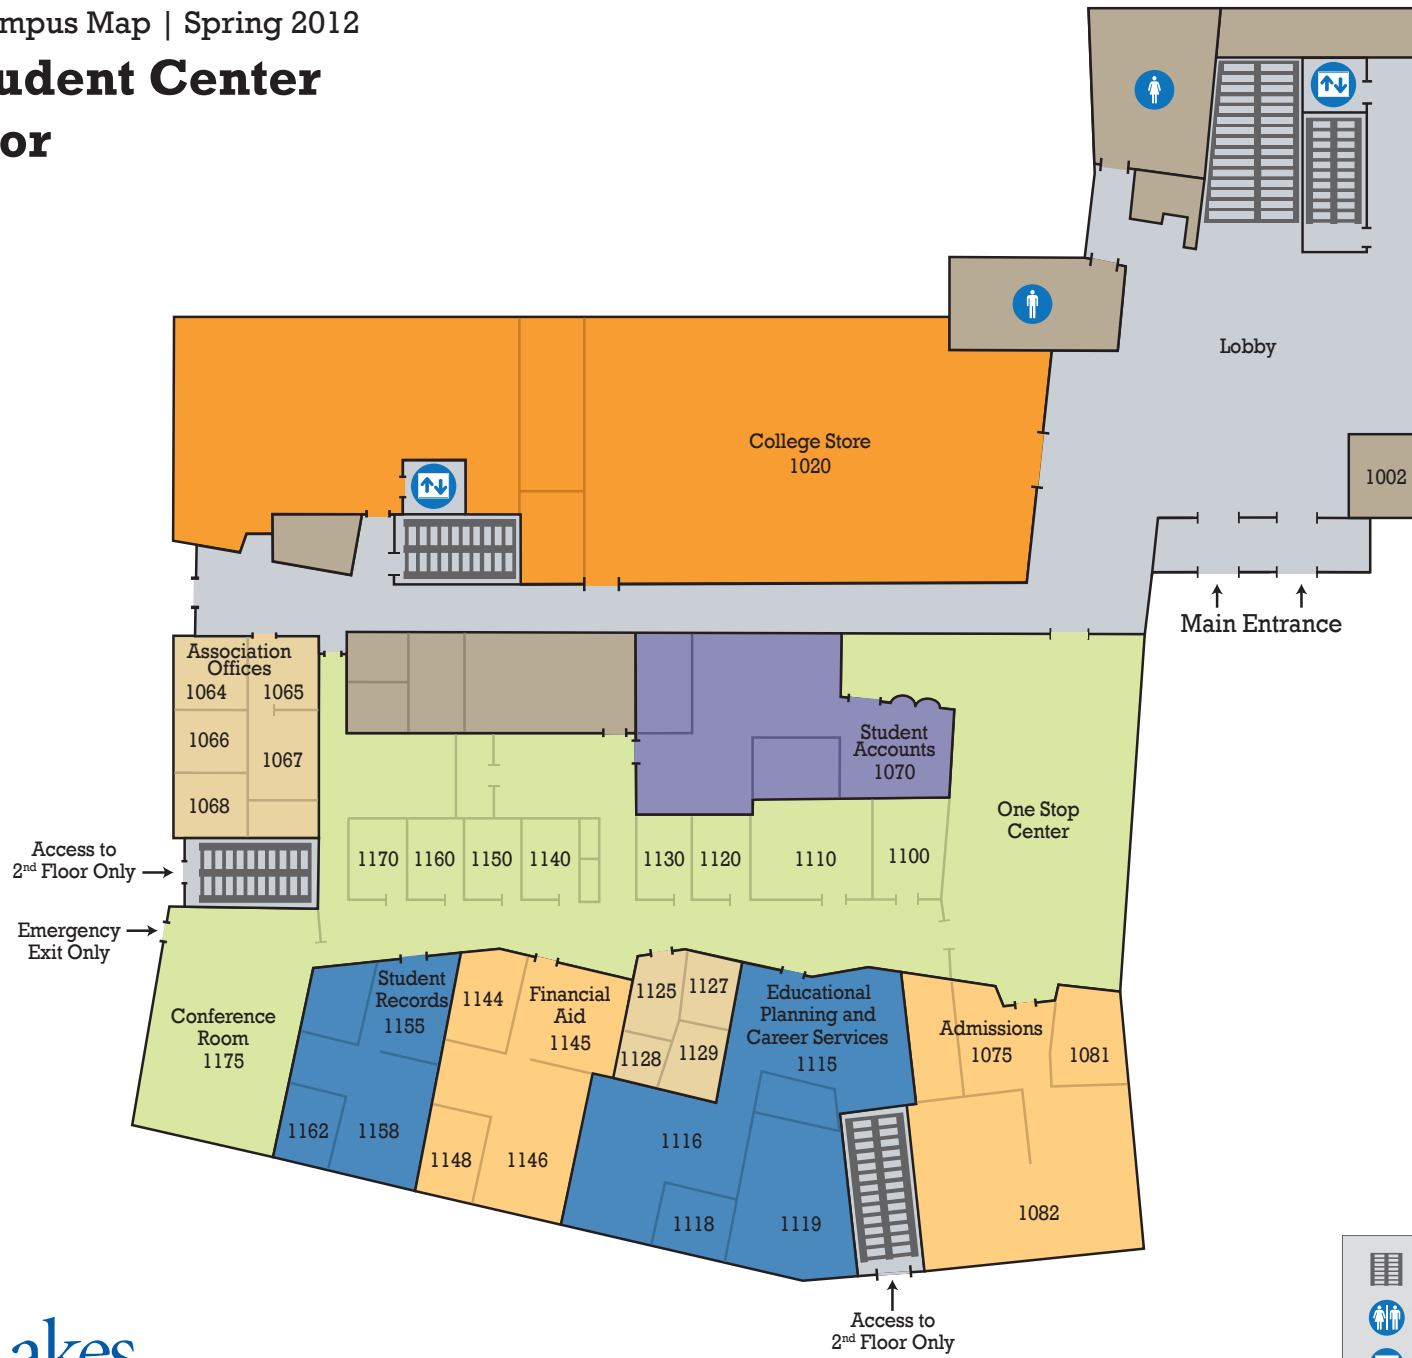

FLCC Student Center First Floor

- Stairs
- Restroom
- Elevator
- ATM

FLCC Student Center Second Floor

Legend:

- Stairs
- Restroom
- Elevator
- ATM

Compass Rose: Shows directions S (South), N (North), E (East), and W (West).