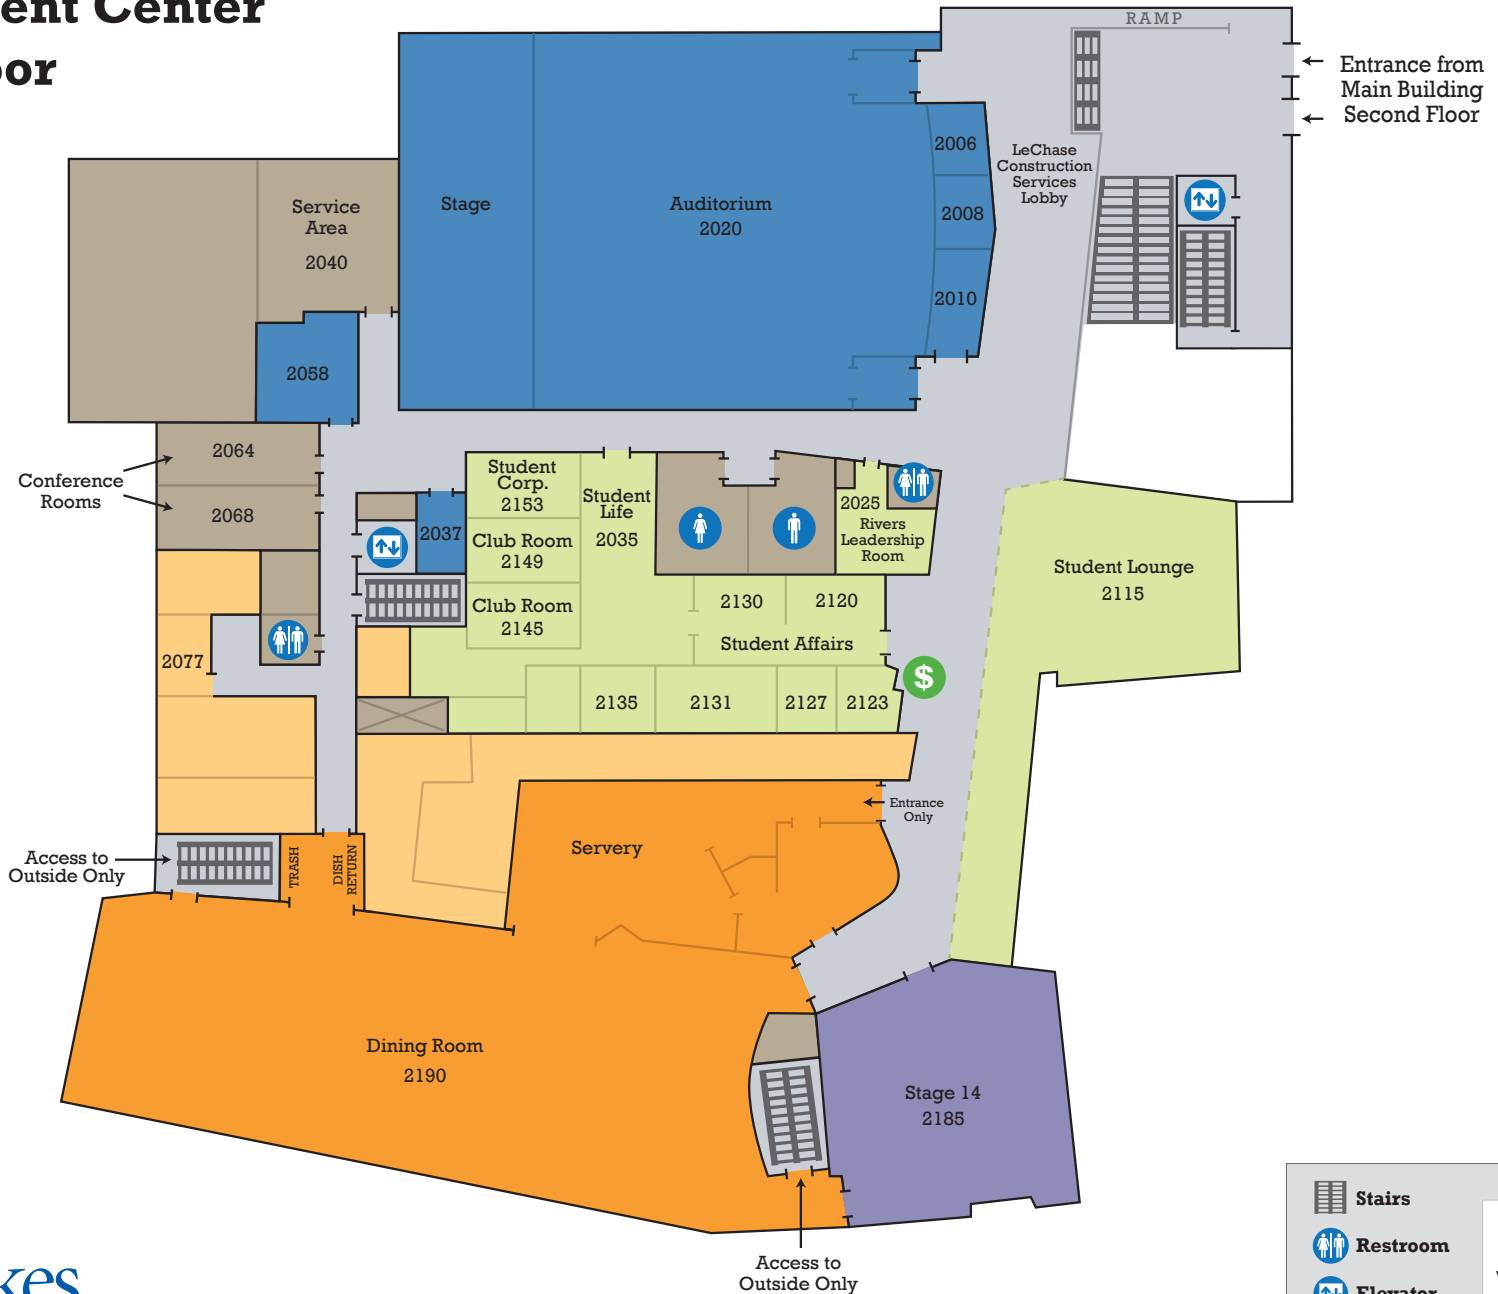

FLCC Student Center First Floor

- Stairs
- Restroom
- Elevator
- ATM

FLCC Student Center Second Floor

Legend:

- Stairs
- Restroom
- Elevator
- ATM

Compass Rose: Shows directions S (South), N (North), E (East), and W (West).